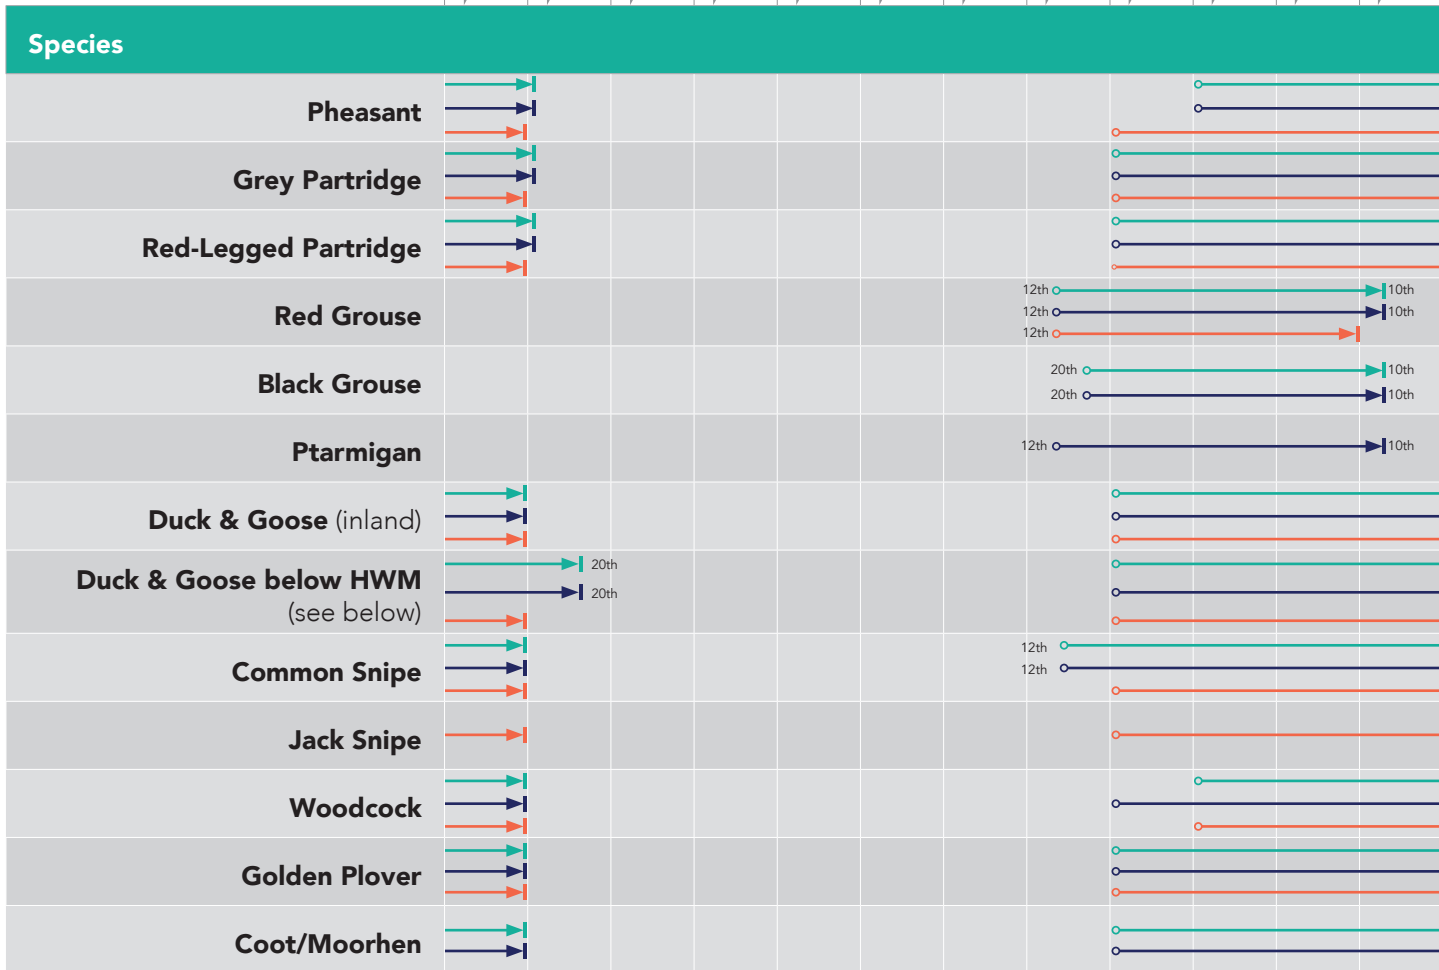

Traditional shooting seasons for gamebirds in the UK

KEY:

- Start of the season
- End of the season

■ England and Wales
 ■ Scotland
 ■ Northern Ireland